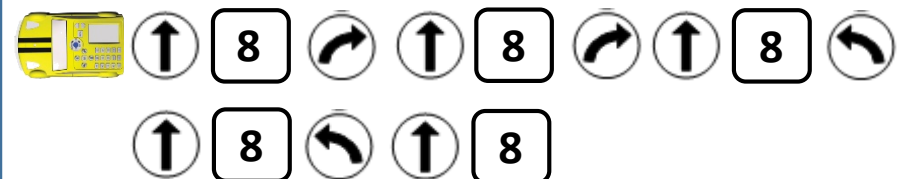

Pro-Bot Right Angles

Input the following commands on your Pro-Bot

What did the Pro-Bot draw?

Mark the RIGHT ANGLES

How many RIGHT ANGLES does it have?