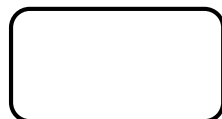

How many RIGHT ANGLES does it have?

Pro-Bot

Right Angles

Input the following commands on your Pro-Bot

What did the Pro-Bot draw?

Mark the RIGHT ANGLES

How many RIGHT ANGLES does it have?

Pro-Bot