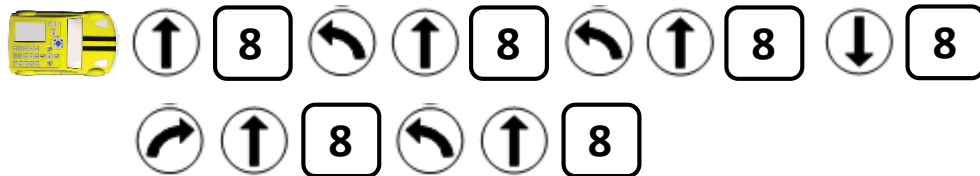

 **Pro-Bot** Right Angles

Input the following commands on your Pro-Bot

What did the Pro-Bot draw?

Mark the RIGHT ANGLES

How many RIGHT ANGLES does it have?

 **Pro-Bot** Right Angles

Input the following commands on your Pro-Bot