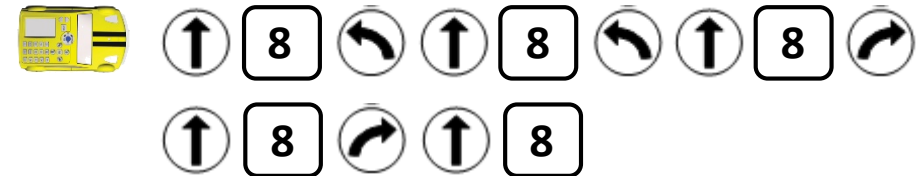

Pro-Bot Right Angles

Input the following commands on your Pro-Bot

What did the Pro-Bot draw?

Mark the RIGHT ANGLES

How many RIGHT ANGLES does it have?